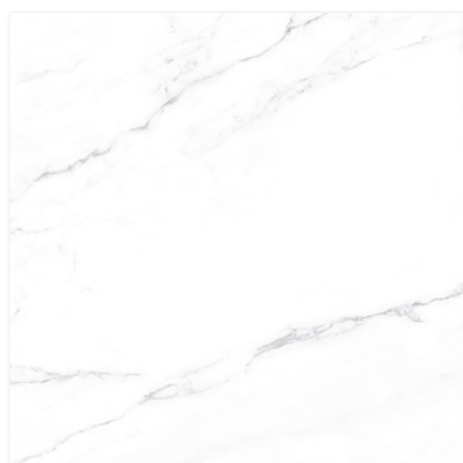

IBIZA BLACK
32x62,5 cm / 12,6" x 24,6"

216551IW IBIZA WHITE
32x62,5 cm / 12,6" x 24,6"

IBIZA DECO WHITE
32x62,5 cm / 12,6" x 24,6"

IBIZA WHITE
60x60 cm / 23,6" x 23,6"

IBIZA DECO WHITE 32x62,5 cm / 12,6" x 24,6"

IBIZA WHITE 60x60 cm / 23,6" x 23,6"

Ibiza B&W

Marble

Porcelain Tiles

32x62,5 / 60x60 cm

The classic, elegant and minimalist style of black & white marble is reinvented as a decorative trend with this collection, which stands out for the neutrality and purity of their backgrounds and the fine details of their veins.