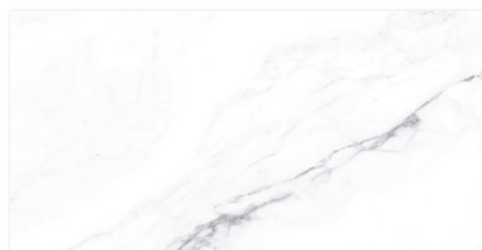

IBIZA BLACK
32x62,5 cm / 12,6" x 24,6"

216551IW IBIZA WHITE
32x62,5 cm / 12,6" x 24,6"

IBIZA DECO WHITE
32x62,5 cm / 12,6" x 24,6"

IBIZA WHITE
60x60 cm / 23,6" x 23,6"

IBIZA DECO WHITE 32x62,5 cm / 12,6" x 24,6"

IBIZA WHITE 60x60 cm / 23,6" x 23,6"

Ibiza B&W

Marble

Porcelain Tiles

32x62,5 / 60x60 cm

The classic, elegant and minimalist style of black & white marble is reinvented as a decorative trend with this collection, which stands out for the neutrality and purity of their backgrounds and the fine details of their veins.