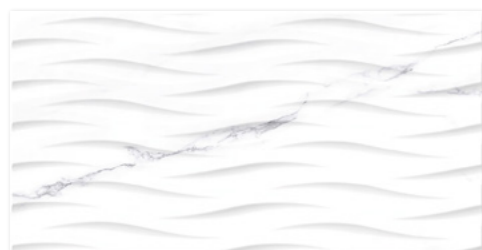

IBIZA BLACK
32x62,5 cm / 12,6" x 24,6"

216551IW IBIZA WHITE
32x62,5 cm / 12,6" x 24,6"

IBIZA DECO WHITE
32x62,5 cm / 12,6" x 24,6"

IBIZA WHITE
60x60 cm / 23,6" x 23,6"

IBIZA DECO WHITE 32x62,5 cm / 12,6" x 24,6"

IBIZA WHITE 60x60 cm / 23,6" x 23,6"

Ibiza B&W

Marble

Porcelain Tiles

32x62,5 / 60x60 cm

The classic, elegant and minimalist style of black & white marble is reinvented as a decorative trend with this collection, which stands out for the neutrality and purity of their backgrounds and the fine details of their veins.