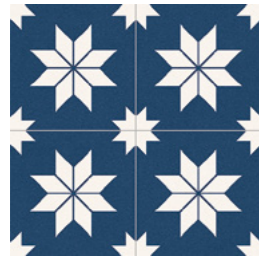

STAR TILE BLACK
33,15x33,15 cm
13,1" x 13,1"

STAR TILE PINK
33,15x33,15 cm
13,1" x 13,1"

STAR TILE GREY
33,15x33,15 cm
13,1" x 13,1"

STAR TILE BLUE
33,15x33,15 cm
13,1" x 13,1"

STAR TILE PINK 33,15x33,15 cm / 13,1" x 13,1"

Star Tile

Hydraulic

Porcelain Tiles

33,15x33,15 cm

Star Tile is a collection of porcelain tiles in a hydraulic style with a classic geometric design that evokes the beauty of a starry night sky. Stars formed by eight diamonds alternate as a repeating motif with smaller eight-pointed stars, all in luminous white on black, pink, grey and cobalt blue backgrounds.

This starry pattern creates very relaxing atmospheres and stands out with a beautiful contrast against the intensity of the backgrounds.

www.marquis-collection.com

FROST-PROOF

MATTE

STAR TILE BLUE
33,15x33,15 cm
13,1" x 13,1"