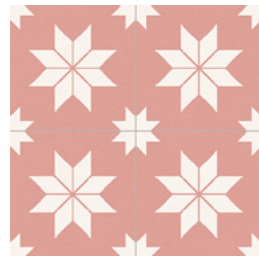

STAR TILE BLACK
33,15x33,15 cm
13,1" x 13,1"

STAR TILE PINK
33,15x33,15 cm
13,1" x 13,1"

STAR TILE GREY
33,15x33,15 cm
13,1" x 13,1"

STAR TILE BLUE
33,15x33,15 cm
13,1" x 13,1"

STAR TILE PINK 33,15x33,15 cm / 13,1" x 13,1"

Star Tile

Hydraulic

Porcelain Tiles

33,15x33,15 cm

Star Tile is a collection of porcelain tiles in a hydraulic style with a classic geometric design that evokes the beauty of a starry night sky. Stars formed by eight diamonds alternate as a repeating motif with smaller eight-pointed stars, all in luminous white on black, pink, grey and cobalt blue backgrounds.

This starry pattern creates very relaxing atmospheres and stands out with a beautiful contrast against the intensity of the backgrounds.

www.marquis-collection.com

FROST-PROOF

MATTE

STAR TILE BLUE
33,15x33,15 cm
13,1" x 13,1"