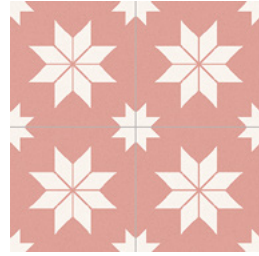

STAR TILE BLACK
33,15x33,15 cm
13,1" x 13,1"

STAR TILE PINK
33,15x33,15 cm
13,1" x 13,1"

STAR TILE GREY
33,15x33,15 cm
13,1" x 13,1"

STAR TILE BLUE
33,15x33,15 cm
13,1" x 13,1"

Star Tile

Hydraulic

Porcelain Tiles

33,15x33,15 cm

Star Tile is a collection of porcelain tiles in a hydraulic style with a classic geometric design that evokes the beauty of a starry night sky. Stars formed by eight diamonds alternate as a repeating motif with smaller eight-pointed stars, all in luminous white on black, pink, grey and cobalt blue backgrounds.

This starry pattern creates very relaxing atmospheres and stands out with a beautiful contrast against the intensity of the backgrounds.

www.marquis-collection.com

FROST-PROOF

MATTE

STAR TILE BLUE
33,15x33,15 cm
13,1" x 13,1"