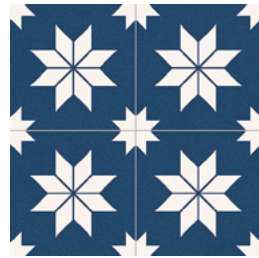

STAR TILE BLACK
33,15x33,15 cm
13,1" x 13,1"

STAR TILE PINK
33,15x33,15 cm
13,1" x 13,1"

STAR TILE GREY
33,15x33,15 cm
13,1" x 13,1"

STAR TILE BLUE
33,15x33,15 cm
13,1" x 13,1"

Star Tile

Hydraulic

Porcelain Tiles

33,15x33,15 cm

Star Tile is a collection of porcelain tiles in a hydraulic style with a classic geometric design that evokes the beauty of a starry night sky. Stars formed by eight diamonds alternate as a repeating motif with smaller eight-pointed stars, all in luminous white on black, pink, grey and cobalt blue backgrounds.

This starry pattern creates very relaxing atmospheres and stands out with a beautiful contrast against the intensity of the backgrounds.

www.marquis-collection.com

FROST-PROOF

MATTE

STAR TILE BLUE
33,15x33,15 cm
13,1" x 13,1"