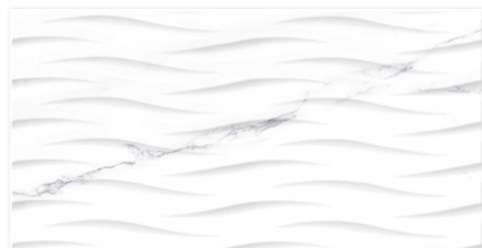

IBIZA BLACK  
32x62,5 cm / 12,6" x 24,6"

IBIZA BLACK  
60x60 cm / 23,6" x 23,6"

216551IW IBIZA WHITE  
32x62,5 cm / 12,6" x 24,6"

IBIZA DECO WHITE  
32x62,5 cm / 12,6" x 24,6"

IBIZA WHITE  
60x60 cm / 23,6" x 23,6"

IBIZA DECO WHITE 32x62,5 cm / 12,6" x 24,6"

MARQUIS  
COLLECTION  
EXCLUSIVE

IBIZA WHITE  
60x60 cm / 23,6" x 23,6"

# Ibiza B&W

Marble

Porcelain Tiles

32x62,5 / 60x60 cm

The classic, elegant and minimalist style of black & white marble is reinvented as a decorative trend with this collection, which stands out for the neutrality and purity of their backgrounds and the fine details of their veins.