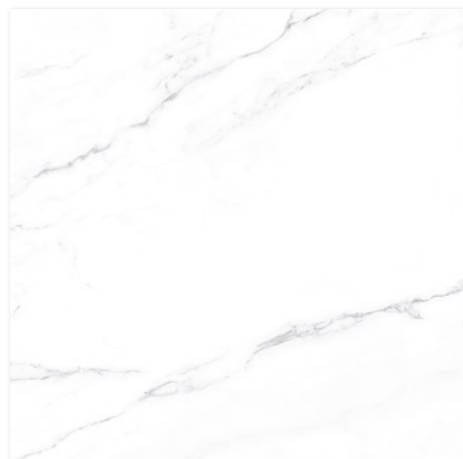

IBIZA BLACK  
32x62,5 cm / 12,6" x 24,6"

IBIZA BLACK  
60x60 cm / 23,6" x 23,6"

216551IW IBIZA WHITE  
32x62,5 cm / 12,6" x 24,6"

IBIZA DECO WHITE  
32x62,5 cm / 12,6" x 24,6"

IBIZA WHITE  
60x60 cm / 23,6" x 23,6"

IBIZA DECO WHITE 32x62,5 cm / 12,6" x 24,6"

MARQUIS  
COLLECTION  
EXCLUSIVE

IBIZA WHITE  
60x60 cm / 23,6" x 23,6"

# Ibiza B&W

Marble

Porcelain Tiles

32x62,5 / 60x60 cm

The classic, elegant and minimalist style of black & white marble is reinvented as a decorative trend with this collection, which stands out for the neutrality and purity of their backgrounds and the fine details of their veins.