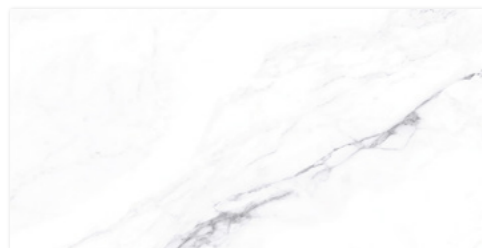

IBIZA BLACK  
32x62,5 cm / 12,6" x 24,6"

IBIZA BLACK  
60x60 cm / 23,6" x 23,6"

216551IW IBIZA WHITE  
32x62,5 cm / 12,6" x 24,6"

IBIZA DECO WHITE  
32x62,5 cm / 12,6" x 24,6"

IBIZA WHITE  
60x60 cm / 23,6" x 23,6"

# Ibiza B&W

Marble

Porcelain Tiles

32x62,5 / 60x60 cm

The classic, elegant and minimalist style of black & white marble is reinvented as a decorative trend with this collection, which stands out for the neutrality and purity of their backgrounds and the fine details of their veins.