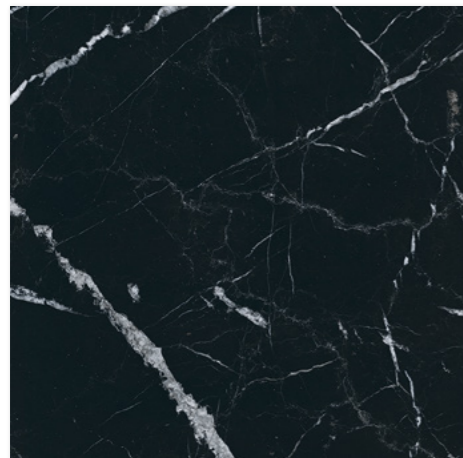

IBIZA BLACK  
32x62,5 cm / 12,6" x 24,6"

IBIZA BLACK  
60x60 cm / 23,6" x 23,6"

216551IW IBIZA WHITE  
32x62,5 cm / 12,6" x 24,6"

IBIZA DECO WHITE  
32x62,5 cm / 12,6" x 24,6"

IBIZA WHITE  
60x60 cm / 23,6" x 23,6"

# Ibiza B&W

Marble

Porcelain Tiles

32x62,5 / 60x60 cm

The classic, elegant and minimalist style of black & white marble is reinvented as a decorative trend with this collection, which stands out for the neutrality and purity of their backgrounds and the fine details of their veins.