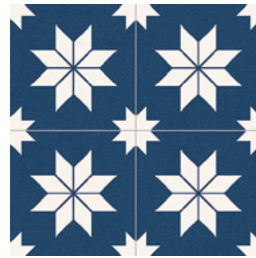

STAR TILE BLACK  
33,15x33,15 cm  
13,1" x 13,1"

STAR TILE PINK  
33,15x33,15 cm  
13,1" x 13,1"

STAR TILE GREY  
33,15x33,15 cm  
13,1" x 13,1"

STAR TILE BLUE  
33,15x33,15 cm  
13,1" x 13,1"

# Star Tile

*Hydraulic*

*Porcelain Tiles*

**33,15x33,15 cm**

Star Tile is a collection of porcelain tiles in a hydraulic style with a classic geometric design that evokes the beauty of a starry night sky. Stars formed by eight diamonds alternate as a repeating motif with smaller eight-pointed stars, all in luminous white on black, pink, grey and cobalt blue backgrounds.

MATTE

STAR TILE BLUE  
33,15x33,15 cm  
13,1" x 13,1"