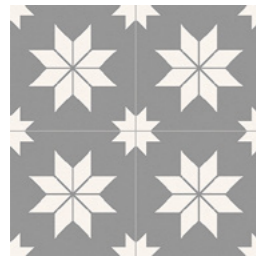

STAR TILE BLACK  
33,15x33,15 cm  
13,1" x 13,1"

STAR TILE PINK  
33,15x33,15 cm  
13,1" x 13,1"

STAR TILE GREY  
33,15x33,15 cm  
13,1" x 13,1"

STAR TILE BLUE  
33,15x33,15 cm  
13,1" x 13,1"

# Star Tile

*Hydraulic*

*Porcelain Tiles*

**33,15x33,15 cm**

Star Tile is a collection of porcelain tiles in a hydraulic style with a classic geometric design that evokes the beauty of a starry night sky. Stars formed by eight diamonds alternate as a repeating motif with smaller eight-pointed stars, all in luminous white on black, pink, grey and cobalt blue backgrounds.

MATTE

STAR TILE BLUE  
33,15x33,15 cm  
13,1" x 13,1"