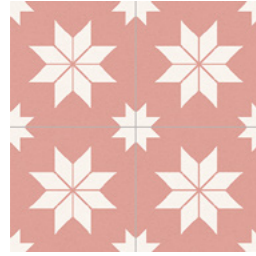

STAR TILE BLACK  
33,15x33,15 cm  
13,1" x 13,1"

STAR TILE PINK  
33,15x33,15 cm  
13,1" x 13,1"

STAR TILE GREY  
33,15x33,15 cm  
13,1" x 13,1"

STAR TILE BLUE  
33,15x33,15 cm  
13,1" x 13,1"

# Star Tile

*Hydraulic*

*Porcelain Tiles*

**33,15x33,15 cm**

Star Tile is a collection of porcelain tiles in a hydraulic style with a classic geometric design that evokes the beauty of a starry night sky. Stars formed by eight diamonds alternate as a repeating motif with smaller eight-pointed stars, all in luminous white on black, pink, grey and cobalt blue backgrounds.

MATTE

STAR TILE BLUE  
33,15x33,15 cm  
13,1" x 13,1"