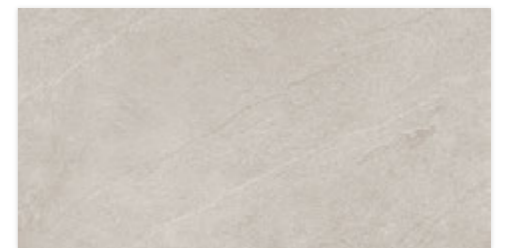

LAGOM ALMOND
32x62,5 cm / 12,6" x 24,6"